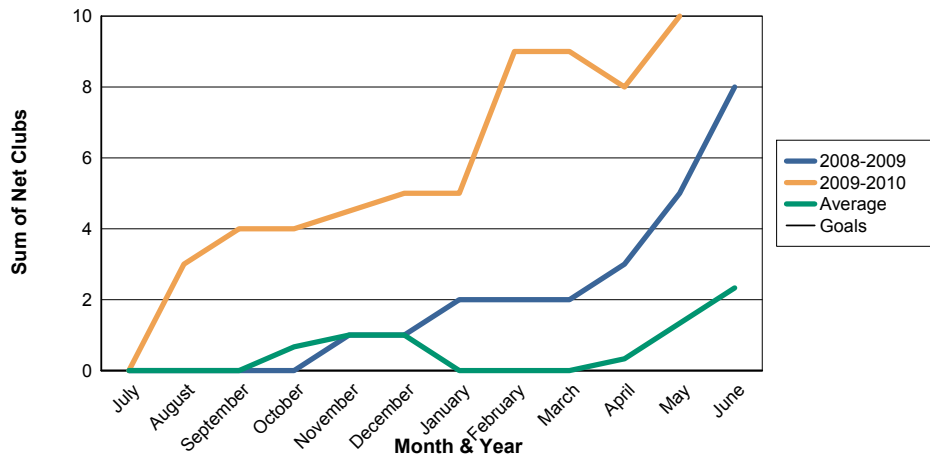

Sum of Net Clubs/ Month & Year

For District 380