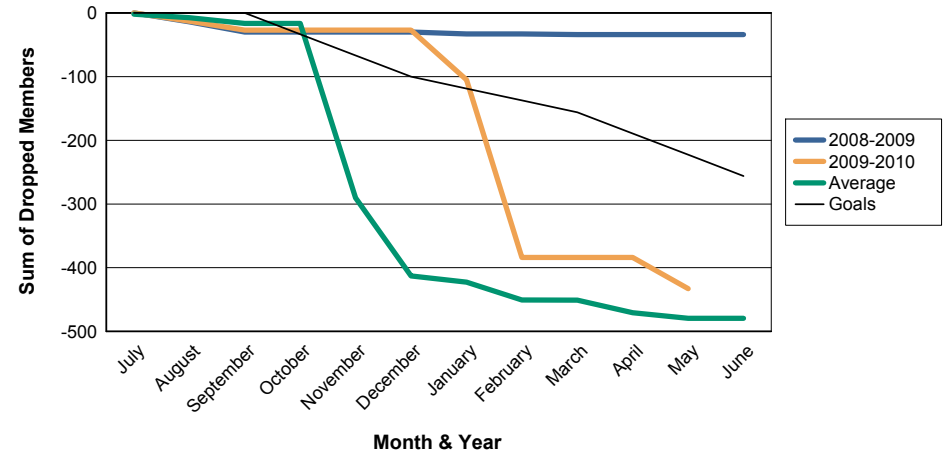

Sum of Dropped Members/ Month & Year

For District 380