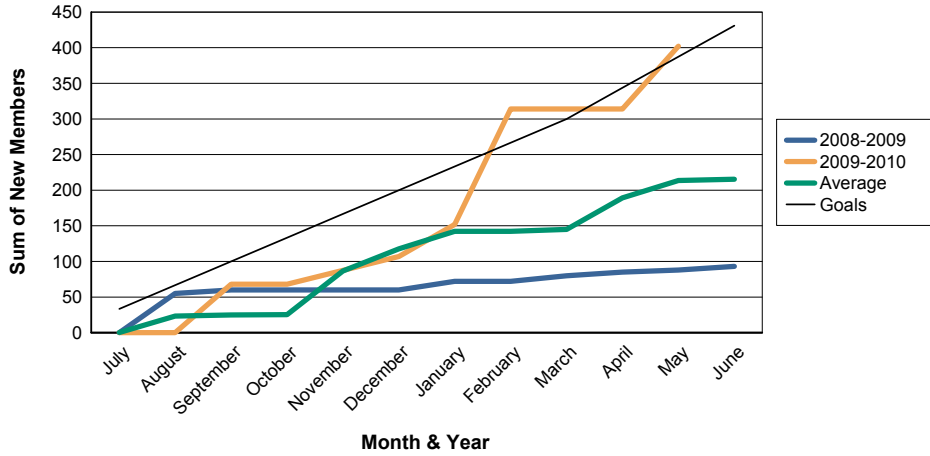

For District 380

Sum of Charter Members/ Month & Year

For District 380

3 Year Comparisons for GMT Constitutional Area 5

By GMT District

As of May 2010

Sum of New Members/ Month & Year

For District 380