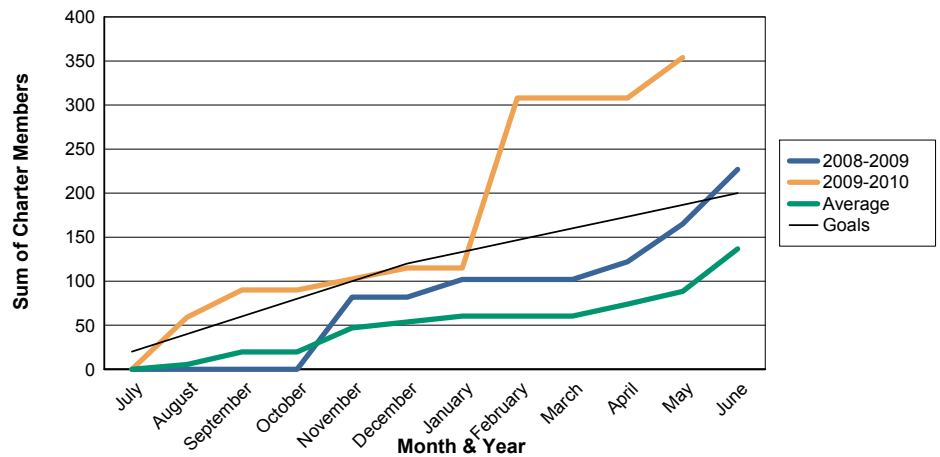

Sum of Charter Members/ Month & Year

For District 380