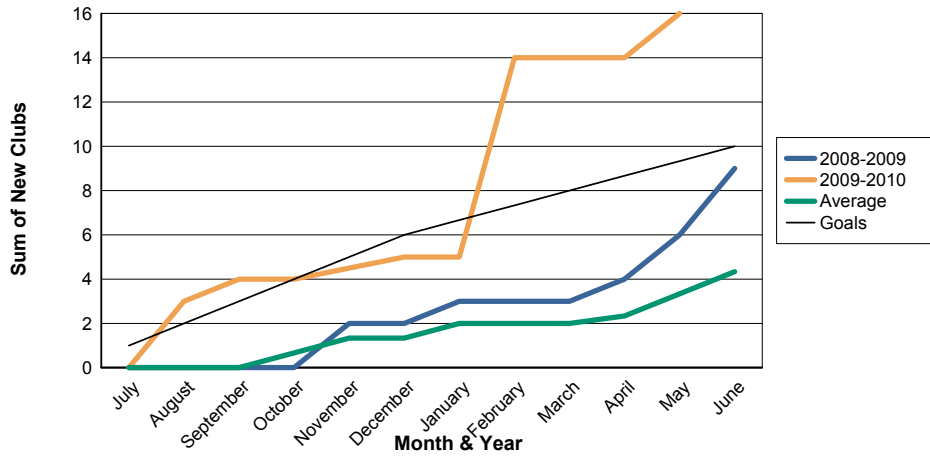

3 Year Comparisons for GMT Constitutional Area 5

By GMT District

As of May 2010

Sum of New Clubs/ Month & Year

For District 380

Sum of Dropped Clubs/ Month & Year

For District 380

Sum of Net Clubs/ Month & Year