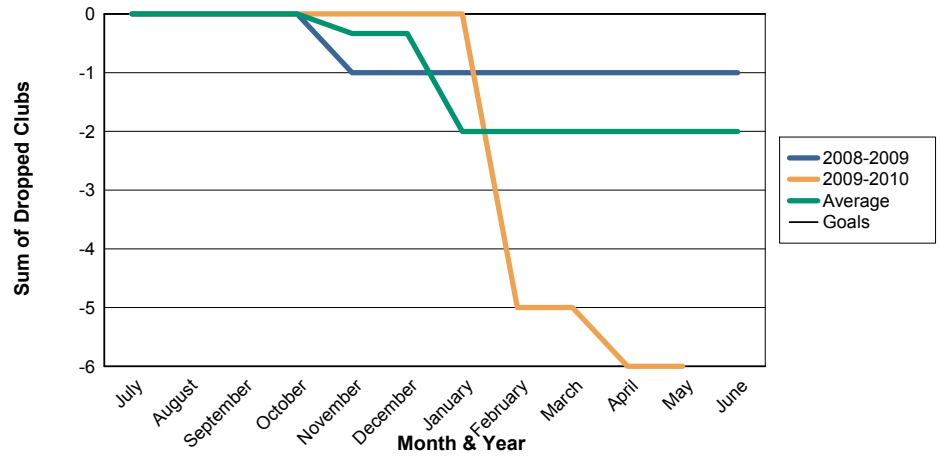

3 Year Comparisons for GMT Constitutional Area 5

By GMT District

As of May 2010

Sum of New Clubs/ Month & Year

For District 380

Sum of Dropped Clubs/ Month & Year

For District 380

Sum of Net Clubs/ Month & Year